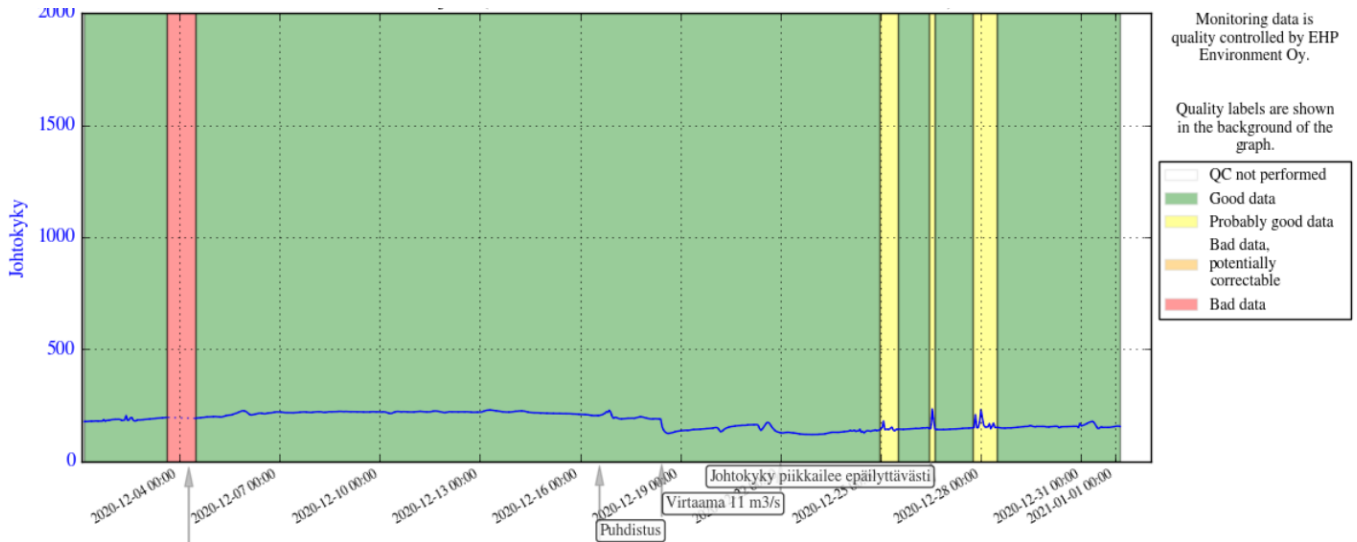

environmental solutions.

DATA QUALITY ASSURANCE

When EHP specialist is monitoring the quality of your data, you can safely focus on what matters – utilizing the data.

Quality assurance service can be combined to a fast maintenance service with determined response time. For example, a sensor fault noticed through quality assurance is then quickly fixed and disturbance for monitoring data is diminished.